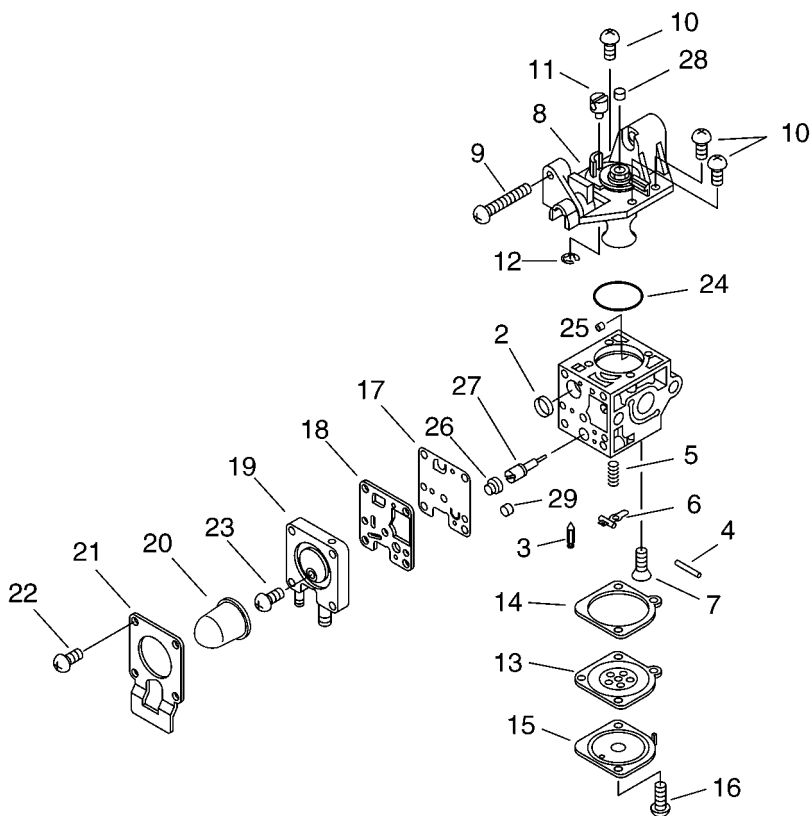

KEY	LV	PART NUMBER	Q'TY	DESCRIPTION	REMARKS
1		E104-000090	1	GRID, BLOWER	
3		X547-000850	1	LABEL,ECHO	
4		X505-002080	1	LABEL,CAUTION	
5		900253-05020	7	SCREW 5*20	
6		E103-000490	1	CASE,FAN	
7		900105-08015	1	BOLT, H.S. 8*15	
8		100143-19830	1	WASHER	
9		E100-000063	1	FAN,BLOWER	
10		E103-000500	1	CASE,FAN	
11		900162-04020	4	BOLT, H.S. 4*20	
12		E162-000000	2	FIXTURE, BLOW PIPE	
13		900253-05020	2	SCREW 5*20	
14		C410-000390	1	HANDLE, REAR	
15		C410-000400	1	HANDLE, REAR	
16		900253-05020	2	SCREW 5*20	
17		E165-000190	1	PIPE,BLOWER	
18		E165-000210	1	PIPE,BLOWER	
19	+	E178-000050	1	GUARD,PIPE	
20	+	V583-000080	1	RING	
21		895410-06960	1	WRENCH, W/S-DRIVER	
22		V299-000290	1	KNOB,FASTENER	
23		A446-000000	1	LEVER, ACTUATOR	
24		A473-000020	1	LID,SWITCH CASE	
25		X413-000030	1	CUTTER,SHREDDER	

KEY	LV	PART NUMBER	Q'TY	DESCRIPTION	REMARKS
		A021-001350	1	CARBURETOR,DIAPHRAGM	
2		P005-000010	1	STRAINER	
3		125337-08260	1	VALVE, INLET NEEDLE	
4		125338-13930	1	PIN, METERING ARM	
5		P005-000940	1	SPRING, METER. LEVER	
6		125323-08260	1	ARM, VALVE	
7		125339-42030	1	SCREW	
8		P005-002000	1	COVER ASY, ROTOR	
9		P005-000100	1	SCREW,THROTTLADJUST	
10		125344-13931	3	SCREW	
11		P005-001240	1	POST	
12		P005-000190	1	E-RING	
13		P005-001780	1	DIAPHRAGM	
14		P005-000200	1	GASKET, METERING	
15		125342-52130	1	COVER, DIAPHRAGM	
16		125344-52130	2	SCREW	
17		P005-000510	1	DIAPHRAGM, PUMP	
18		P005-000520	1	GASKET, PUMP	
19		P005-001890	1	BASE, ASY PRIMER	
20		125381-46730	1	PUMP, PRIMING	
21		P005-000250	1	RETAINER	
22		P005-001900	4	SCREW	
23		P005-000270	1	SCREW	
24		P005-000280	1	O-RING	