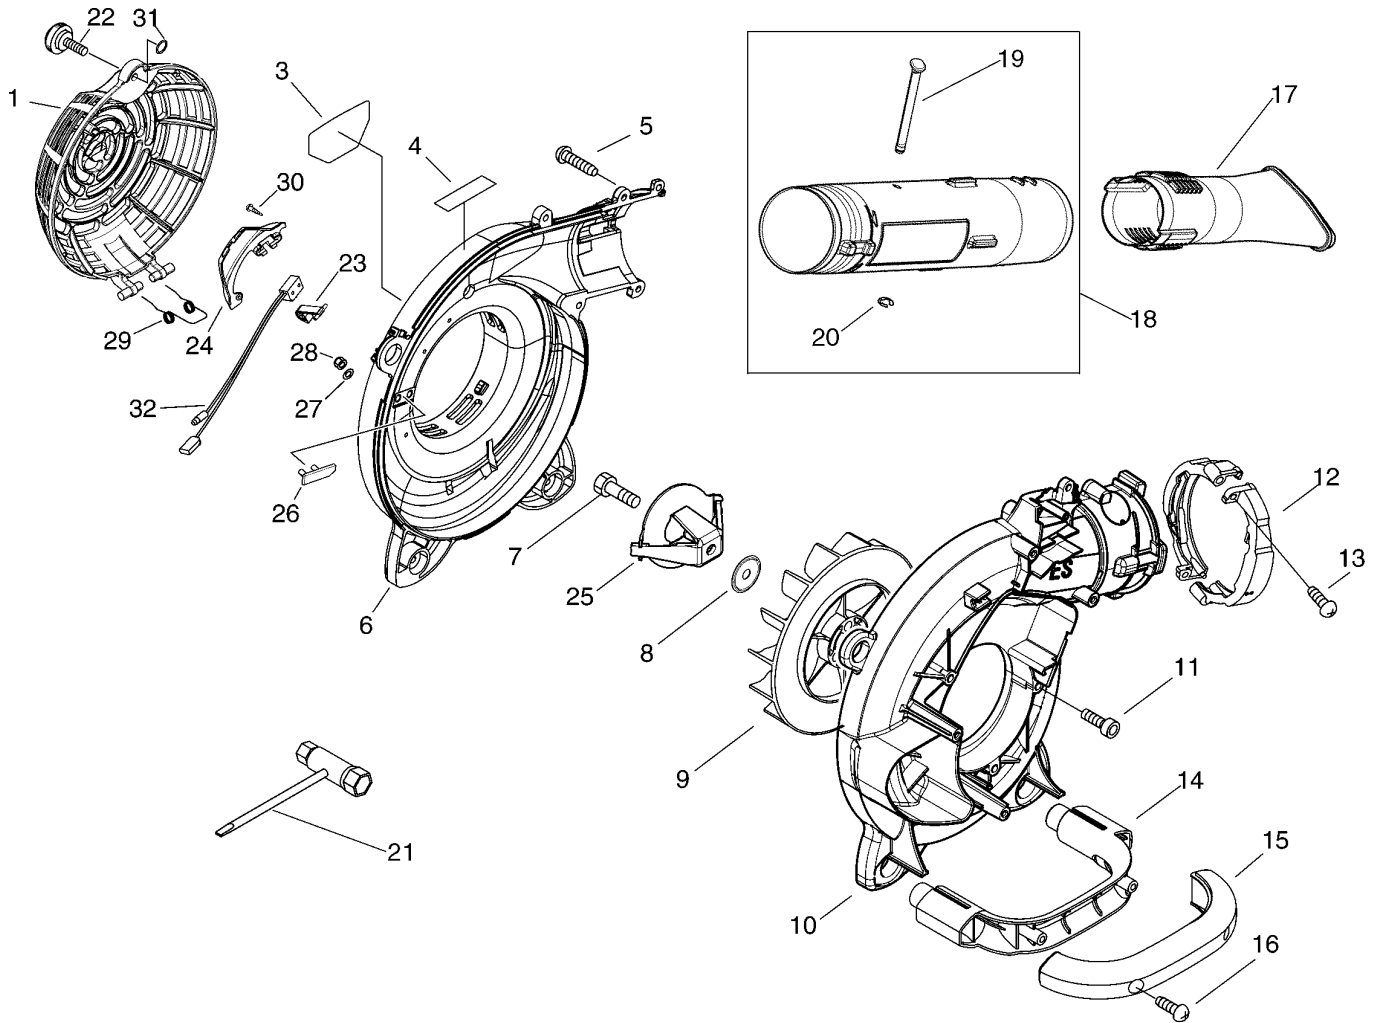

KEY	LV	PART NUMBER	Q'TY	DESCRIPTION	REMARKS
1		V485-000960	1	LEAD	
2		152115-05530	1	BUSHING	
3		A425-000000	1	SPARKPLUG	
4		A426-000010	1	TERMINAL, SPARKPLUG	
5		A429-000010	1	COVER, CAP	
6		A427-000012	1	CAP, SPARK PLUG	
7		156110-04920	1	BUSHING	
9		V475-003380	1	TUBE	
10		91113-04020	2	BOLT	
11		A411-000290	1	COIL, IGNITION	
12		A409-000210	1	ROTOR, MAGNETO	
13		E101-000071	1	HUB, FAN	
14		P021-013780	1	SPACER	
15	+	V263-000070	1	NUT, 5	
16	+	900163-04016	4	BOLT HSH	
17		A052-000200	1	PULLEY, ASM STARTER	
18	+	P022-002100	2	E-RING	
19	+	177234-12220	2	SPRING, PAWL	
20	+	P022-006850	2	PAWL, STARTER	
21		A051-001180	1	STARTER, RECOIL ASY	
22	+	177236-61830	1	SCREW	
23	+	P022-008260	1	ROPE	
24	+	P022-006830	1	DRUM	
25	+	177220-42030	1	SPRING, REWIND	

PB-255ES 4 Handle

KEY	LV	PART NUMBER	Q'TY	DESCRIPTION	REMARKS
1		900238-05025	1	SCREW 5*25	
2		900602-00005	1	WASHER 5	
3		C453-000260	1	LEVER, THROTTLE	
4		900603-00005	1	WASHER 5	
5		C411-000020	1	LID, HANDLE	
6		900562-50005	1	LOCKNUT 5	
7		C450-000241	1	CONTROL, THROTTLE	
8		900253-05025	1	SCREW 5*25	
9		900253-05020	4	SCREW 5*20	
10		C454-000130	1	ROD, THROTTLE	
11		V431-000000	1	CABLE, INNER	
12		C400-000490	1	HANDLE, FRONT	
13		V263-000070	1	NUT, 5	
14		X505-002310	1	LABEL, CAUTION	
15		A440-001010	1	SWITCH, ON OFF	
16		V486-000110	1	TERMINAL, LEAD	
19		C412-000150	1	GRIP, HANDLE	
20		V486-000120	1	TERMINAL, LEAD	
21		900253-04010	1	SCREW 4*10	
22		V485-000370	1	LEAD	

KEY	LV	PART NUMBER	Q'TY	DESCRIPTION	REMARKS
1		131004-55530	1	CAP ASSY, FUEL TANK	
2	+	131016-55830	1	GASKET, FUEL CAP	
3	+	131051-56030	1	CLIP, FUEL CAP	
4		A356-000030	1	VALVE, CHECK	
5		132013-09820	2	CLIP	
6		V471-001220	1	PIPE	
7		132115-01461	1	GROMMET	
8		900603-00005	2	WASHER 5	
9		900253-05020	2	SCREW 5*20	
10		V471-001860	1	PIPE	
11		132010-49730	1	PIPE 3*6*85	
12		132115-44330	1	GROMMET	
13		131205-07320	1	STRAINER, FUEL	
14		A350-000550	1	TANK, FUEL	
15		V420-001430	1	CUSHION	