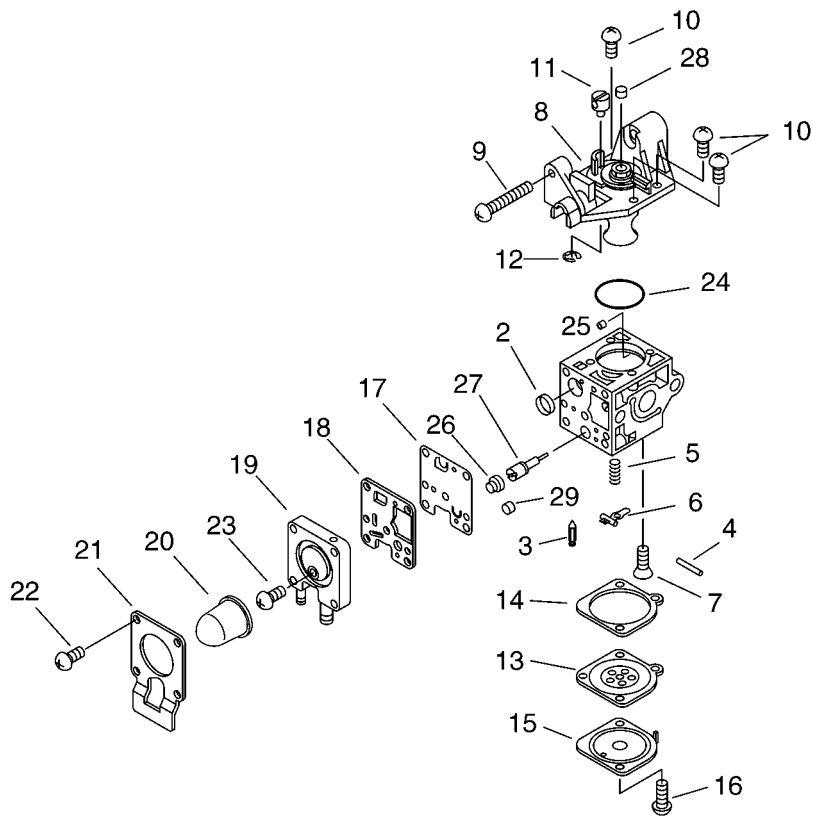

KEY	LV	PART NUMBER	Q'TY	DESCRIPTION	REMARKS
1		E104-000090	1	GRID, BLOWER	
3		X547-000850	1	LABEL,ECHO	
4		X505-002080	1	LABEL,CAUTION	
5		900253-05020	7	SCREW 5*20	
6		E103-000490	1	CASE,FAN	
7		900105-08015	1	BOLT, H.S. 8*15	
8		100143-19830	1	WASHER	
9		E100-000063	1	FAN,BLOWER	
10		E103-000500	1	CASE,FAN	
11		900162-04020	4	BOLT, H.S. 4*20	
12		E162-000000	2	FIXTURE, BLOW PIPE	
13		900253-05020	2	SCREW 5*20	
14		C410-000390	1	HANDLE, REAR	
15		C410-000400	1	HANDLE, REAR	
16		900253-05020	2	SCREW 5*20	
17		E165-000190	1	PIPE,BLOWER	
18		E165-000210	1	PIPE,BLOWER	
19	+	E178-000050	1	GUARD,PIPE	
20	+	V583-000080	1	RING	
21		895410-06960	1	WRENCH, W/S-DRIVER	
22		V299-000290	1	KNOB,FASTENER	
23		A446-000000	1	LEVER, ACTUATOR	
24		A473-000020	1	LID,SWITCH CASE	
25		X413-000030	1	CUTTER,SHREDDER	

PB-255ES

6

Fan Case, Blower Pipe

KEY	LV	PART NUMBER	Q'TY	DESCRIPTION	REMARKS
26		X413-000020	1	CUTTER,SHREDDER	
27		900603-00005	2	WASHER 5	
28		900562-50005	2	LOCKNUT 5	
29		V452-000370	1	SPRING,TORSION	
30		900256-04016	3	SCREW 4*16	
31		900720-00003	1	O-RING 3	
32		A045-000170	1	SWITCH, ON OFF	

KEY	LV	PART NUMBER	Q'TY	DESCRIPTION	REMARKS
		A021-001350	1	CARBURETOR,DIAPHRAGM	
2		P005-000010	1	STRAINER	
3		125337-08260	1	VALVE, INLET NEEDLE	
4		125338-13930	1	PIN, METERING ARM	
5		P005-000940	1	SPRING, METER. LEVER	
6		125323-08260	1	ARM, VALVE	
7		125339-42030	1	SCREW	
8		P005-002000	1	COVER ASY, ROTOR	
9		P005-000100	1	SCREW,THROTTLADJUST	
10		125344-13931	3	SCREW	
11		P005-001240	1	POST	
12		P005-000190	1	E-RING	
13		P005-001780	1	DIAPHRAGM	
14		P005-000200	1	GASKET, METERING	
15		125342-52130	1	COVER, DIAPHRAGM	
16		125344-52130	2	SCREW	
17		P005-000510	1	DIAPHRAGM, PUMP	
18		P005-000520	1	GASKET, PUMP	
19		P005-001890	1	BASE, ASY PRIMER	
20		125381-46730	1	PUMP, PRIMING	
21		P005-000250	1	RETAINER	
22		P005-001900	4	SCREW	
23		P005-000270	1	SCREW	
24		P005-000280	1	O-RING	