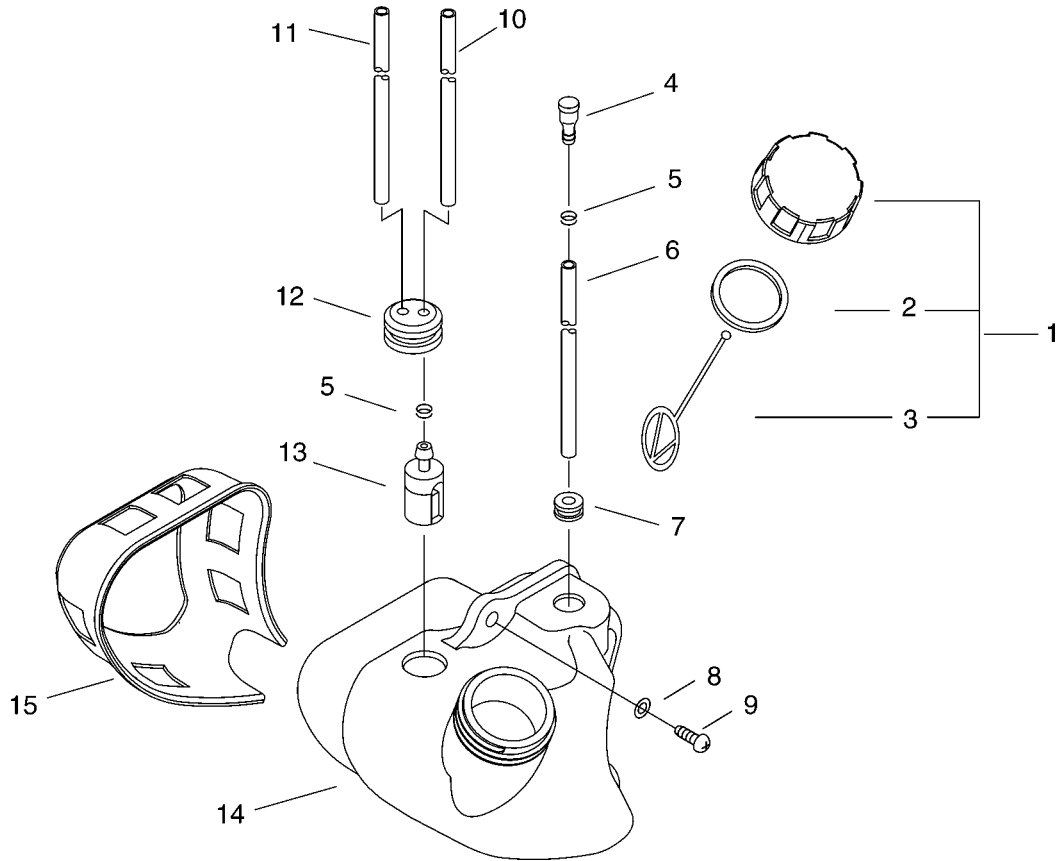

KEY	LV	PART NUMBER	Q'TY	DESCRIPTION	REMARKS
1		V485-000960	1	LEAD	
2		152115-05530	1	BUSHING	
3		A425-000000	1	SPARKPLUG	
4		A426-000010	1	TERMINAL, SPARKPLUG	
5		A429-000010	1	COVER, CAP	
6		A427-000012	1	CAP, SPARK PLUG	
7		156110-04920	1	BUSHING	
9		V475-003380	1	TUBE	
10		91113-04020	2	BOLT	
11		A411-000290	1	COIL, IGNITION	
12		A409-000210	1	ROTOR, MAGNETO	
13		E101-000071	1	HUB, FAN	
14		P021-013780	1	SPACER	
15	+	V263-000070	1	NUT, 5	
16	+	900163-04016	4	BOLT HSH	
17		A052-000200	1	PULLEY, ASM STARTER	
18	+	P022-002100	2	E-RING	
19	+	177234-12220	2	SPRING, PAWL	
20	+	P022-006850	2	PAWL, STARTER	
21		A051-001180	1	STARTER, RECOIL ASY	
22	+	177236-61830	1	SCREW	
23	+	P022-008260	1	ROPE	
24	+	P022-006830	1	DRUM	
25	+	177220-42030	1	SPRING, REWIND	

KEY	LV	PART NUMBER	Q'TY	DESCRIPTION	REMARKS
26	+	P022-008280	1	PLATE, CAM	
27	+	177246-11120	1	CLIP, STARTER ROPE	
28	+	177228-27030	1	GRIP, STARTER	
29	+	177227-42030	1	GUIDE, ROPE	
30	+	P022-008270	1	SPRING, DAMPER	
31		X502-000330	1	LABEL, ECHO	
32		V420-001440	1	CUSHION	
33		900106-05014	3	BOLT, H.S. 5*14	

PB-255ES 4 Handle

KEY	LV	PART NUMBER	Q'TY	DESCRIPTION	REMARKS
1		900238-05025	1	SCREW 5*25	
2		900602-00005	1	WASHER 5	
3		C453-000260	1	LEVER, THROTTLE	
4		900603-00005	1	WASHER 5	
5		C411-000020	1	LID, HANDLE	
6		900562-50005	1	LOCKNUT 5	
7		C450-000241	1	CONTROL, THROTTLE	
8		900253-05025	1	SCREW 5*25	
9		900253-05020	4	SCREW 5*20	
10		C454-000130	1	ROD, THROTTLE	
11		V431-000000	1	CABLE, INNER	
12		C400-000490	1	HANDLE, FRONT	
13		V263-000070	1	NUT, 5	
14		X505-002310	1	LABEL, CAUTION	
15		A440-001010	1	SWITCH, ON OFF	
16		V486-000110	1	TERMINAL, LEAD	
19		C412-000150	1	GRIP, HANDLE	
20		V486-000120	1	TERMINAL, LEAD	
21		900253-04010	1	SCREW 4*10	
22		V485-000370	1	LEAD	