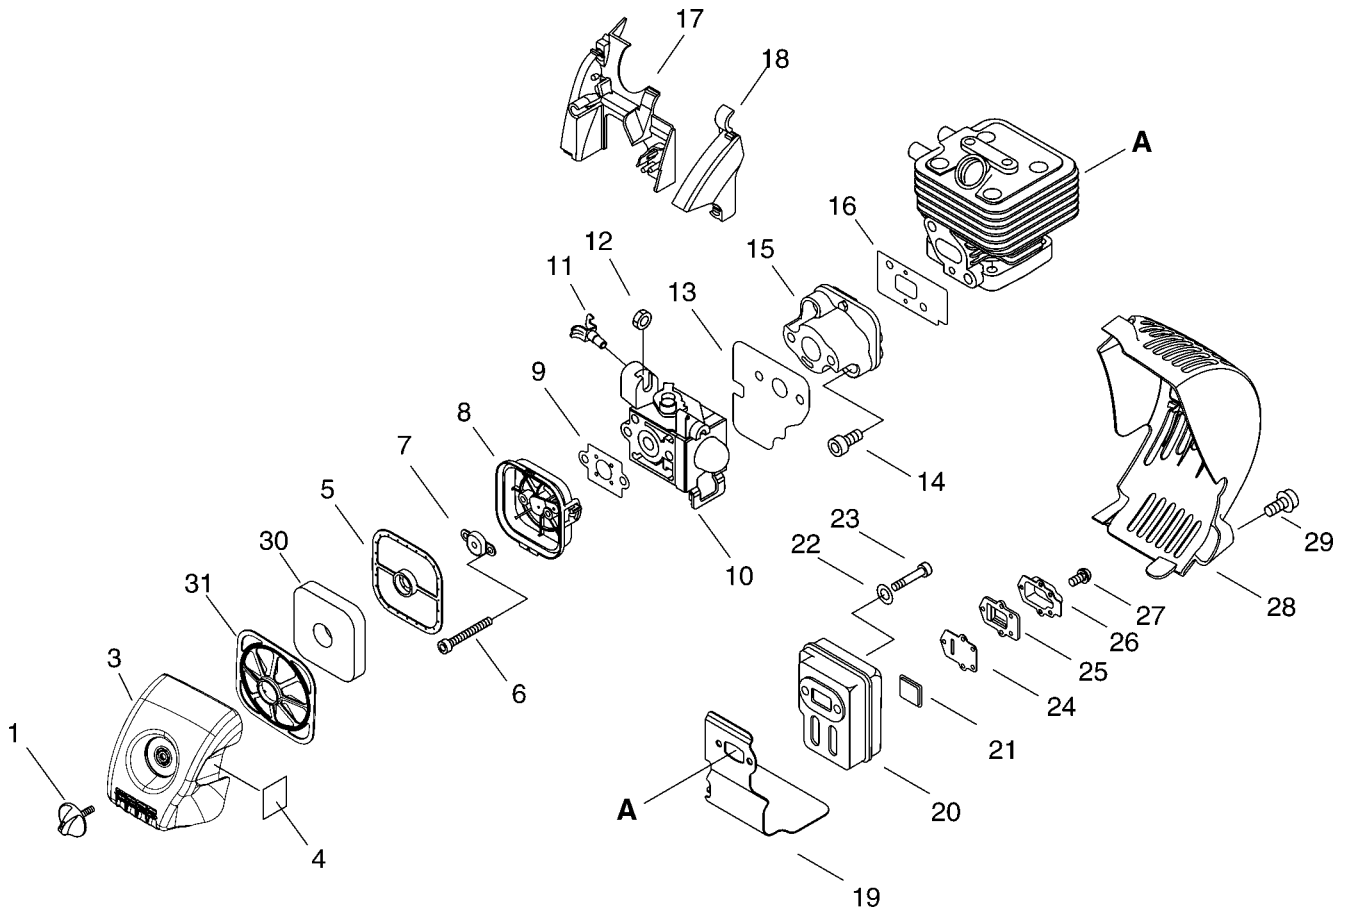

KEY	LV	PART NUMBER	Q'TY	DESCRIPTION	REMARKS
26		A313-000920	1	GUIDE, EXHAUST	
27		91367-04010	5	SCREW	
28		P021-011200	1	COVER, MUFFLER KIT	
29		900106-05014	2	BOLT, H.S. 5*14	
30		A226-000370	1	ELEMENT, AIR FILTER	
31		A227-000000	1	PLATE, ELEMENT