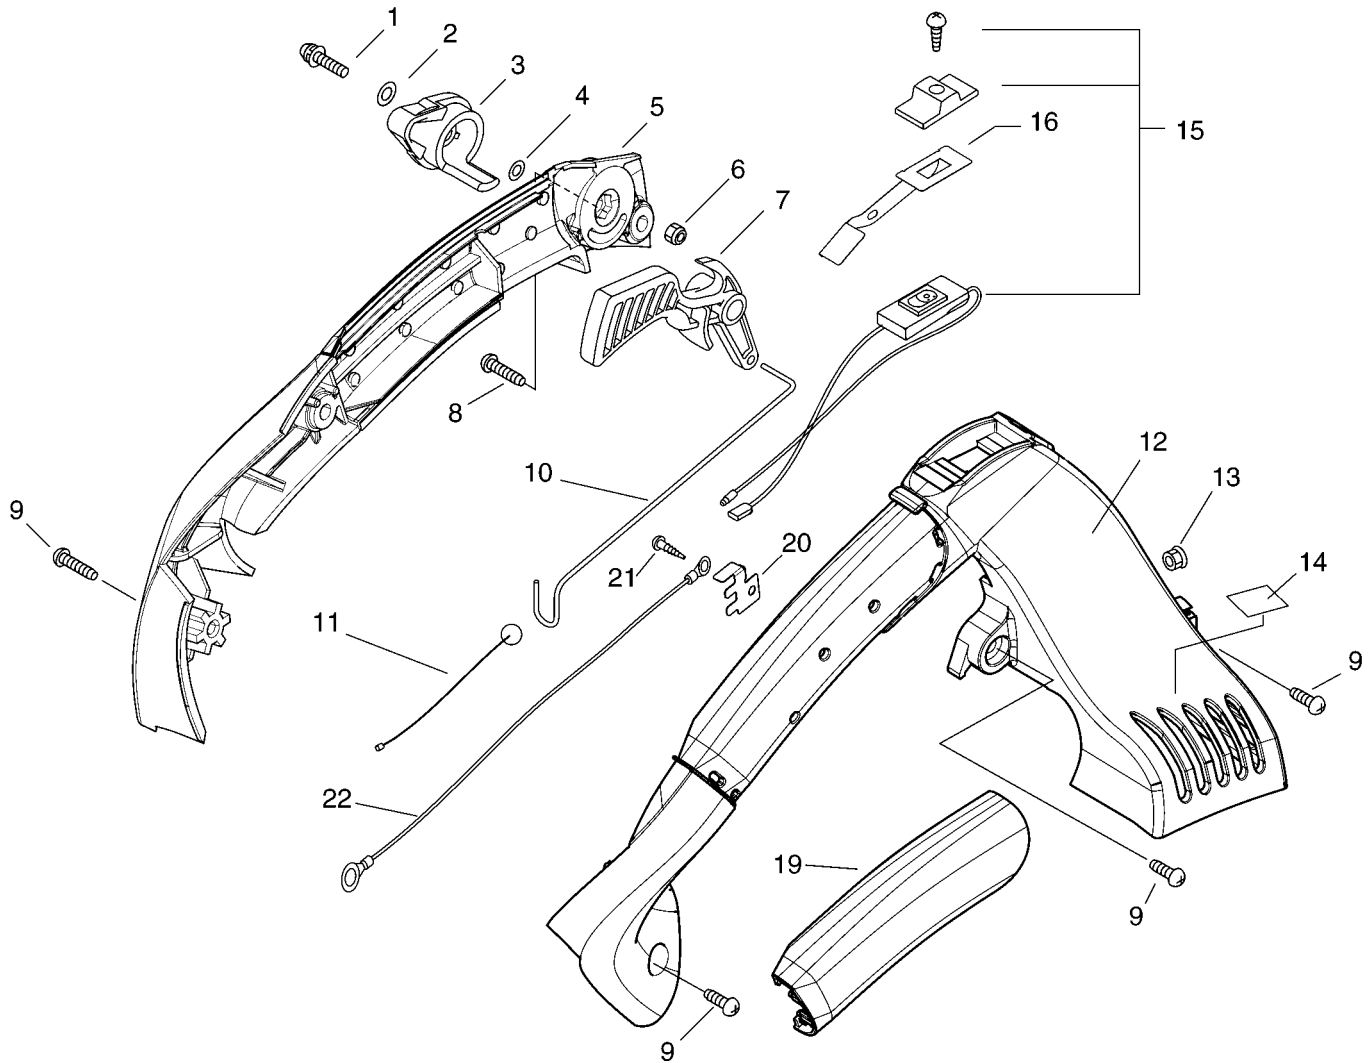

PB-255ES 4 Handle

KEY	LV	PART NUMBER	Q'TY	DESCRIPTION	REMARKS
1		900238-05025	1	SCREW 5*25	
2		900602-00005	1	WASHER 5	
3		C453-000260	1	LEVER, THROTTLE	
4		900603-00005	1	WASHER 5	
5		C411-000020	1	LID, HANDLE	
6		900562-50005	1	LOCKNUT 5	
7		C450-000241	1	CONTROL, THROTTLE	
8		900253-05025	1	SCREW 5*25	
9		900253-05020	4	SCREW 5*20	
10		C454-000130	1	ROD, THROTTLE	
11		V431-000000	1	CABLE, INNER	
12		C400-000490	1	HANDLE, FRONT	
13		V263-000070	1	NUT, 5	
14		X505-002310	1	LABEL, CAUTION	
15		A440-001010	1	SWITCH, ON OFF	
16		V486-000110	1	TERMINAL, LEAD	
19		C412-000150	1	GRIP, HANDLE	
20		V486-000120	1	TERMINAL, LEAD	
21		900253-04010	1	SCREW 4*10	
22		V485-000370	1	LEAD